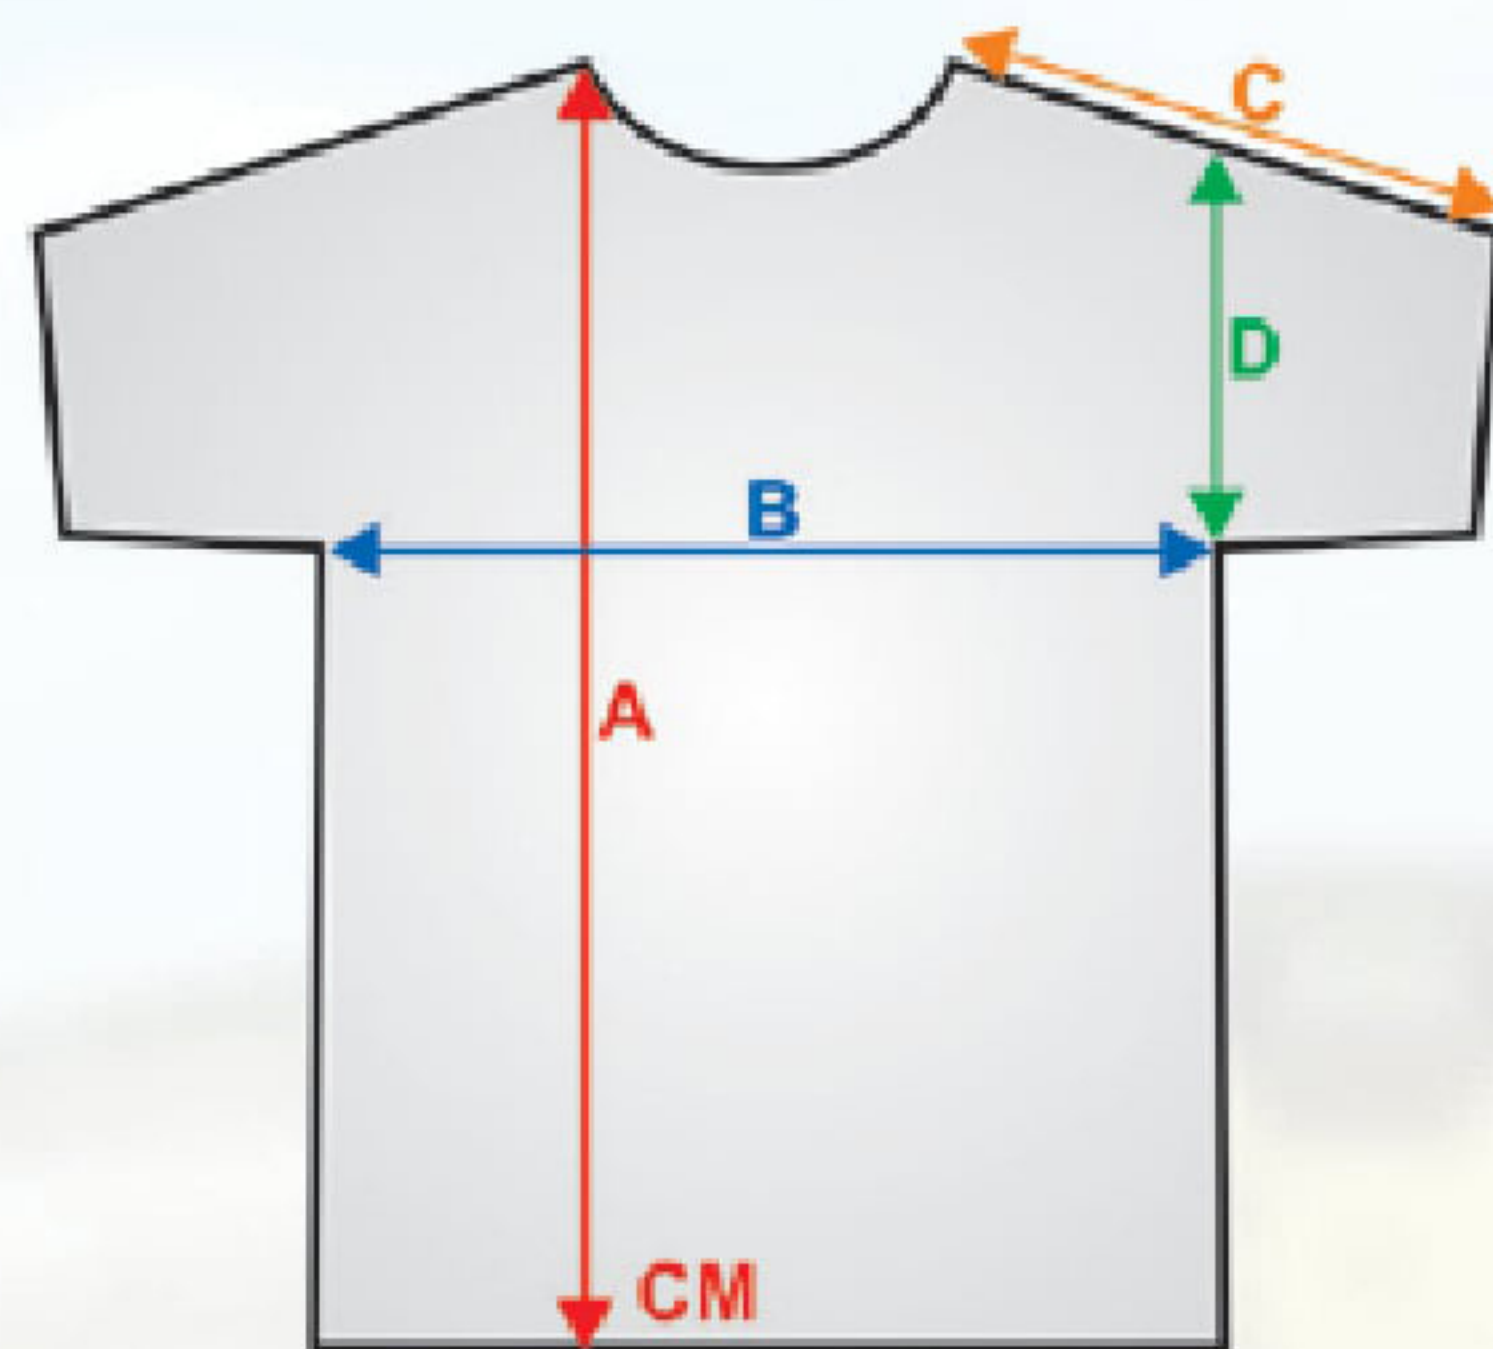

We make our own parts so we can control the quality

🇬🇧 TECHNICAL POLO SHIRTS (QuickDry) FOR ALL KINDS OF SPORTS
🇪🇸 POLOS TECNICA (QuickDry) PARA TODO TIPO DE DEPORTES

🇬🇧 Technical Polo Shirt
100% Polyester Breathable
Raglan Sleeve
Gsm 140-150
Reactive Colors

🇪🇸 Polos Tecnica
100% Poliéster transpirable
Manga raglán
Gsm 140-150
Colores reactivos

Royal Blue / Azul Royal