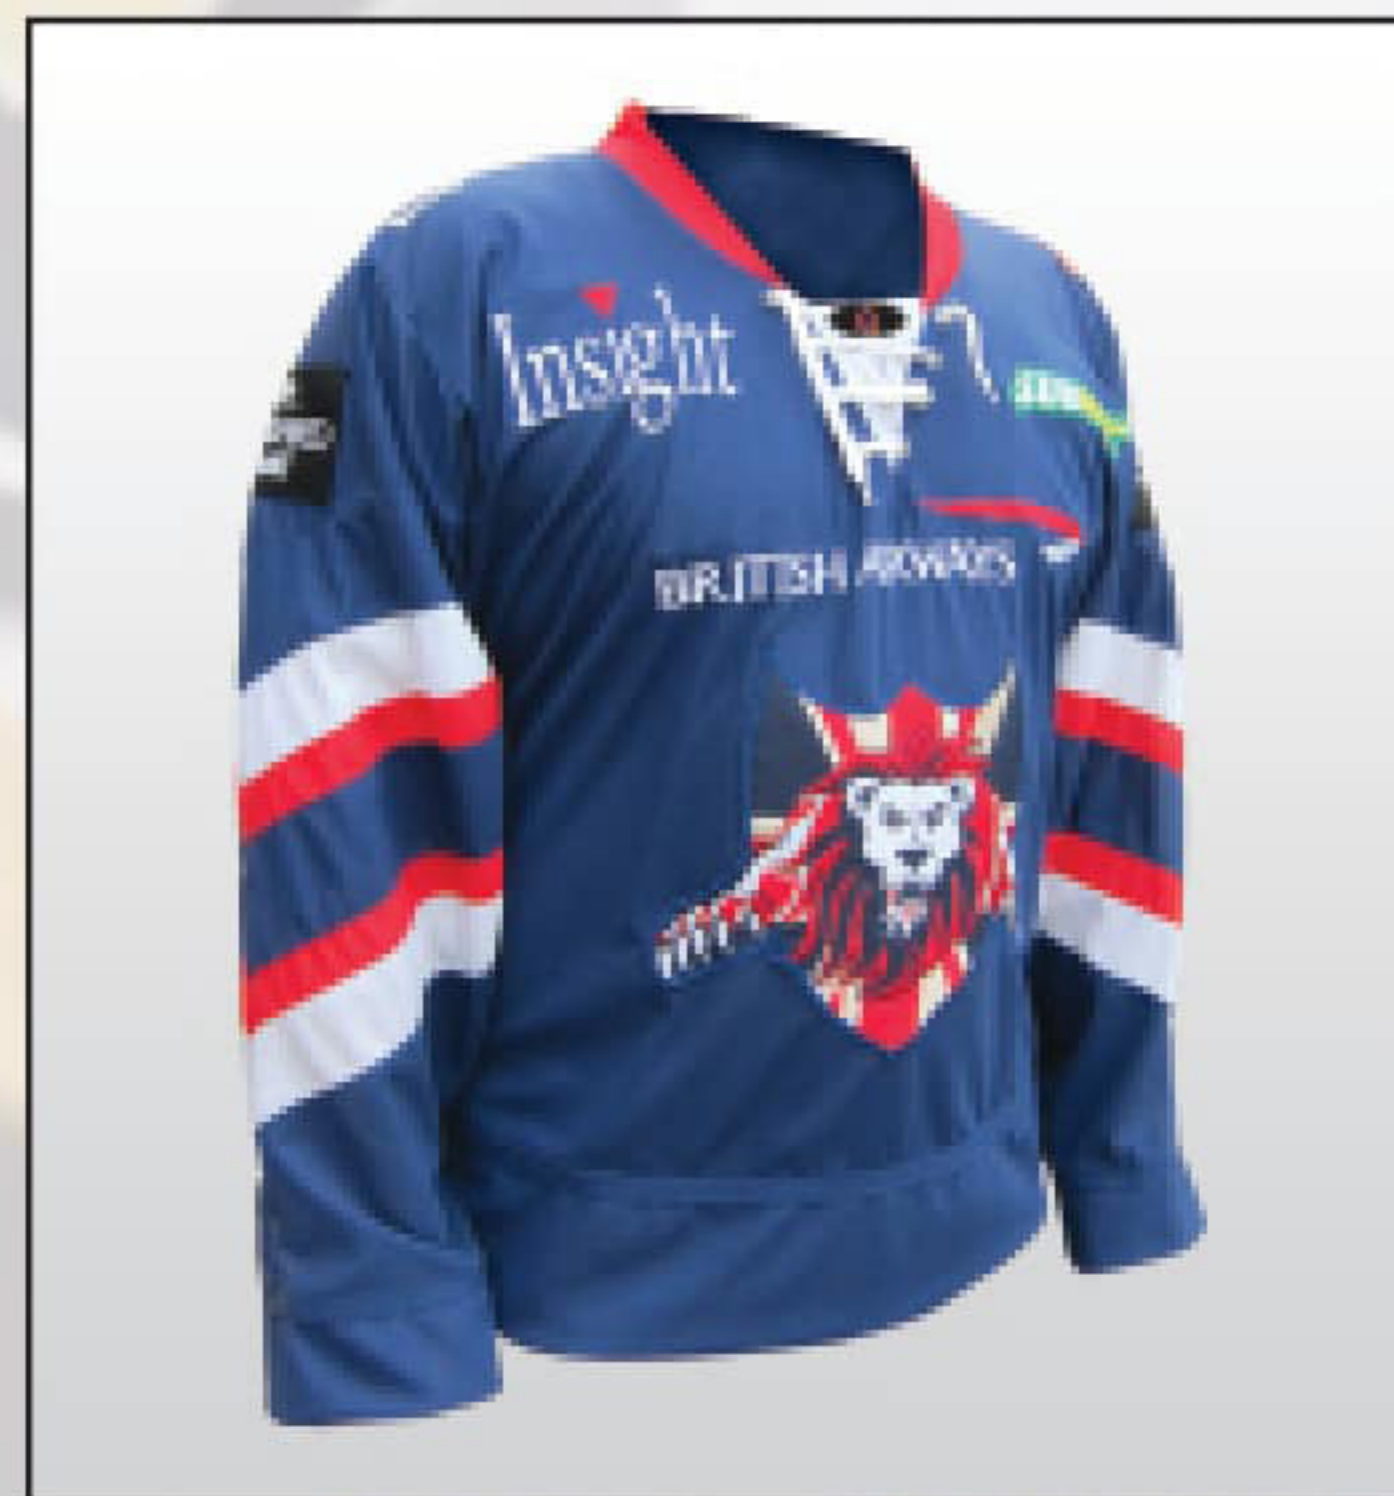

CUSTOMIZED ICE HOCKEY JERSEYS
PERSONALIZADA CAMISETAS DE HOCKEY HIELO