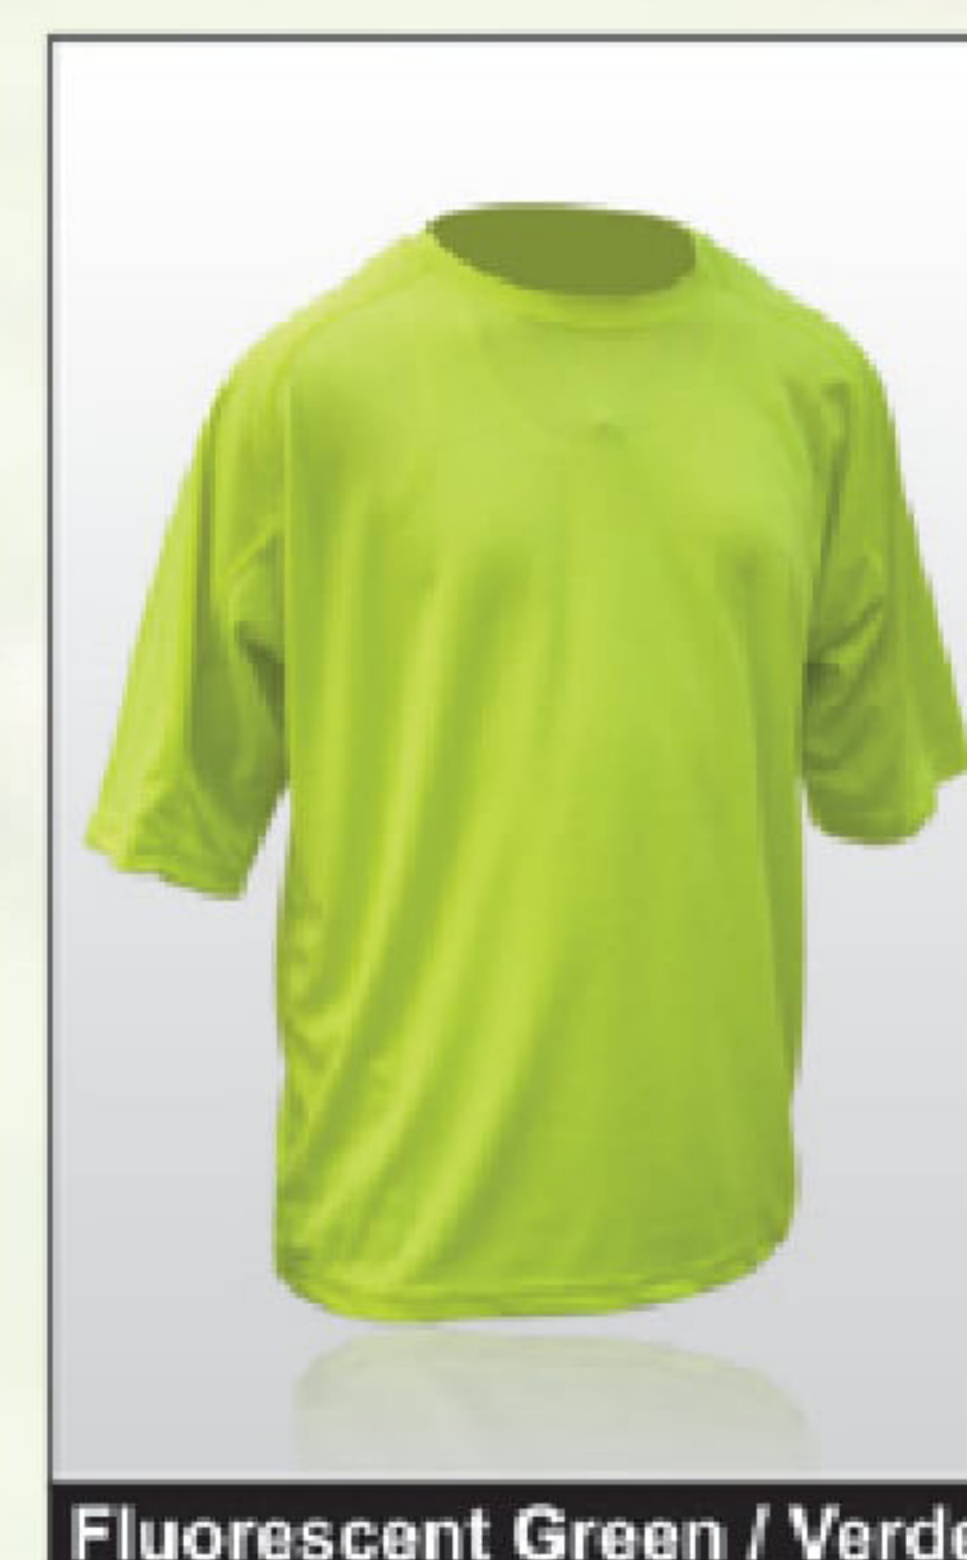

Royal Blue / Azul Royal

White / Blanco

Fluorescent Green / Verde

Green / Verde

Yellow / Amarillo

TECHNICAL FABRIC
TEJIDO TÉCNICO

Technical Shirt
 100% Coolmax Breathable
 Raglan Sleeve
 Gsm 140-150
 Reactive Colors