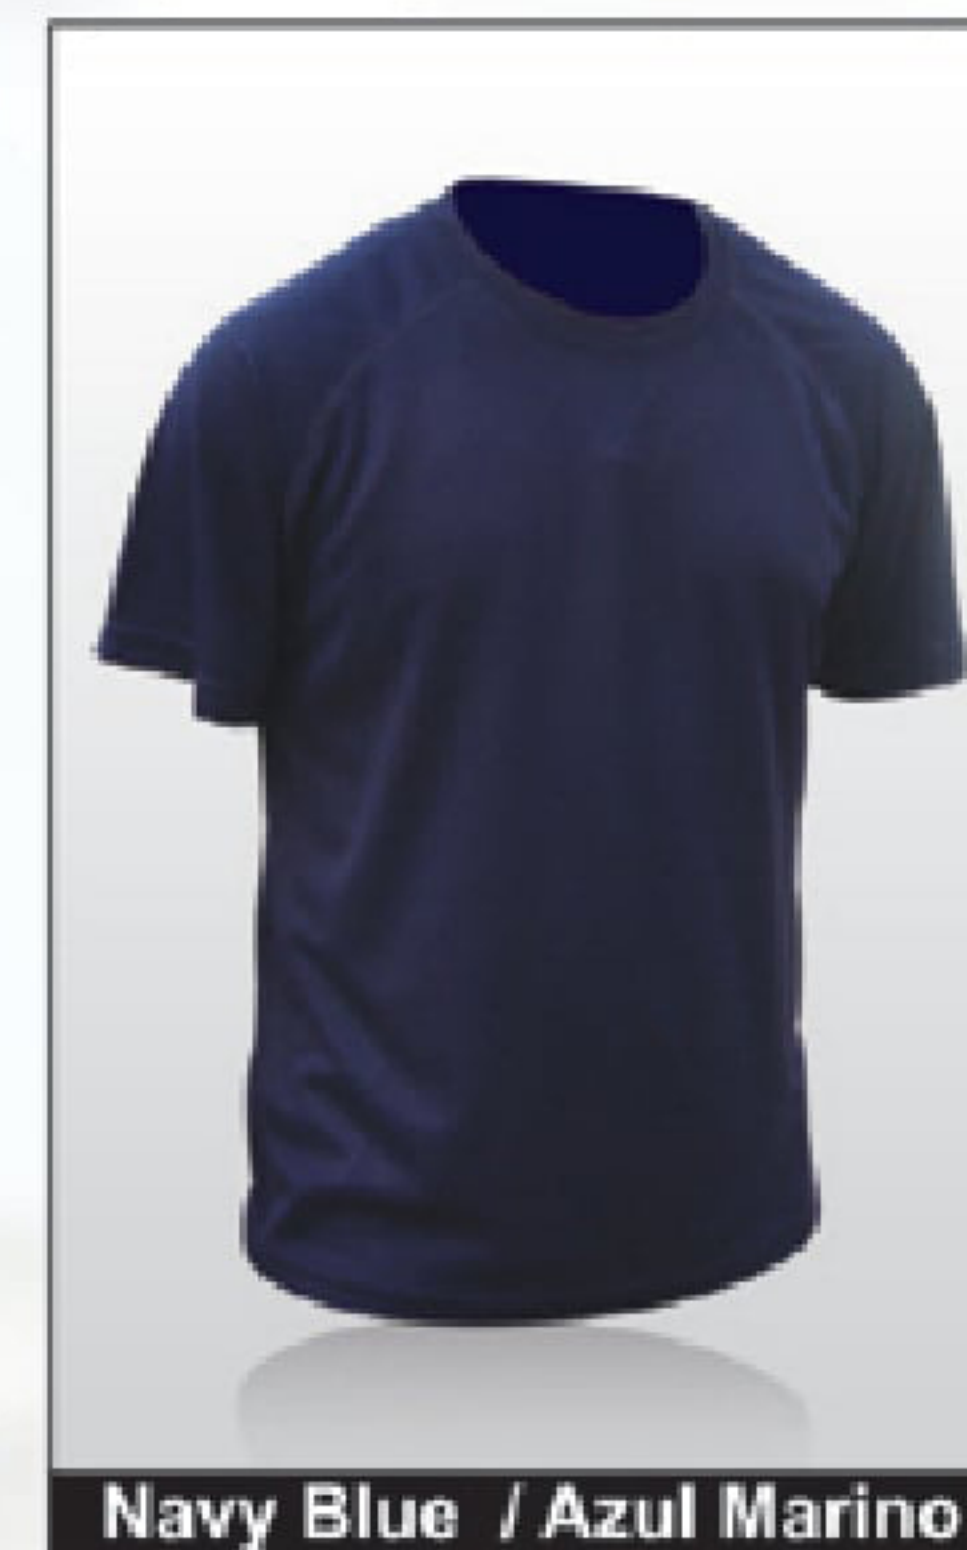

We make our own parts so we can control the quality

TECHNICAL SHIRTS FOR ALL KINDS OF SPORTS
CAMISETA TECNICA PARA TODO TIPO DE DEPORTES

TECHNICAL FABRIC
TEJIDO TÉCNICO

Technical Shirt
100% Coolmax Breathable
Raglan Sleeve
Gsm 140-150
Reactive Colors

Camiseta técnica
100% Coolmax transpirable
Manga raglán
Gsm 140-150
Colores reactivos

Size / Talla	000	00	0	1	2	S	M	L	XL	XXL
A	50	54	56	60	62	68	70	72	74	78
B	36	40	44	48	50	56	58	60	62	64
C	28	30	34	36	38	42	44	46	48	50
D	19	20	20	21	22	23	24	26	28	29