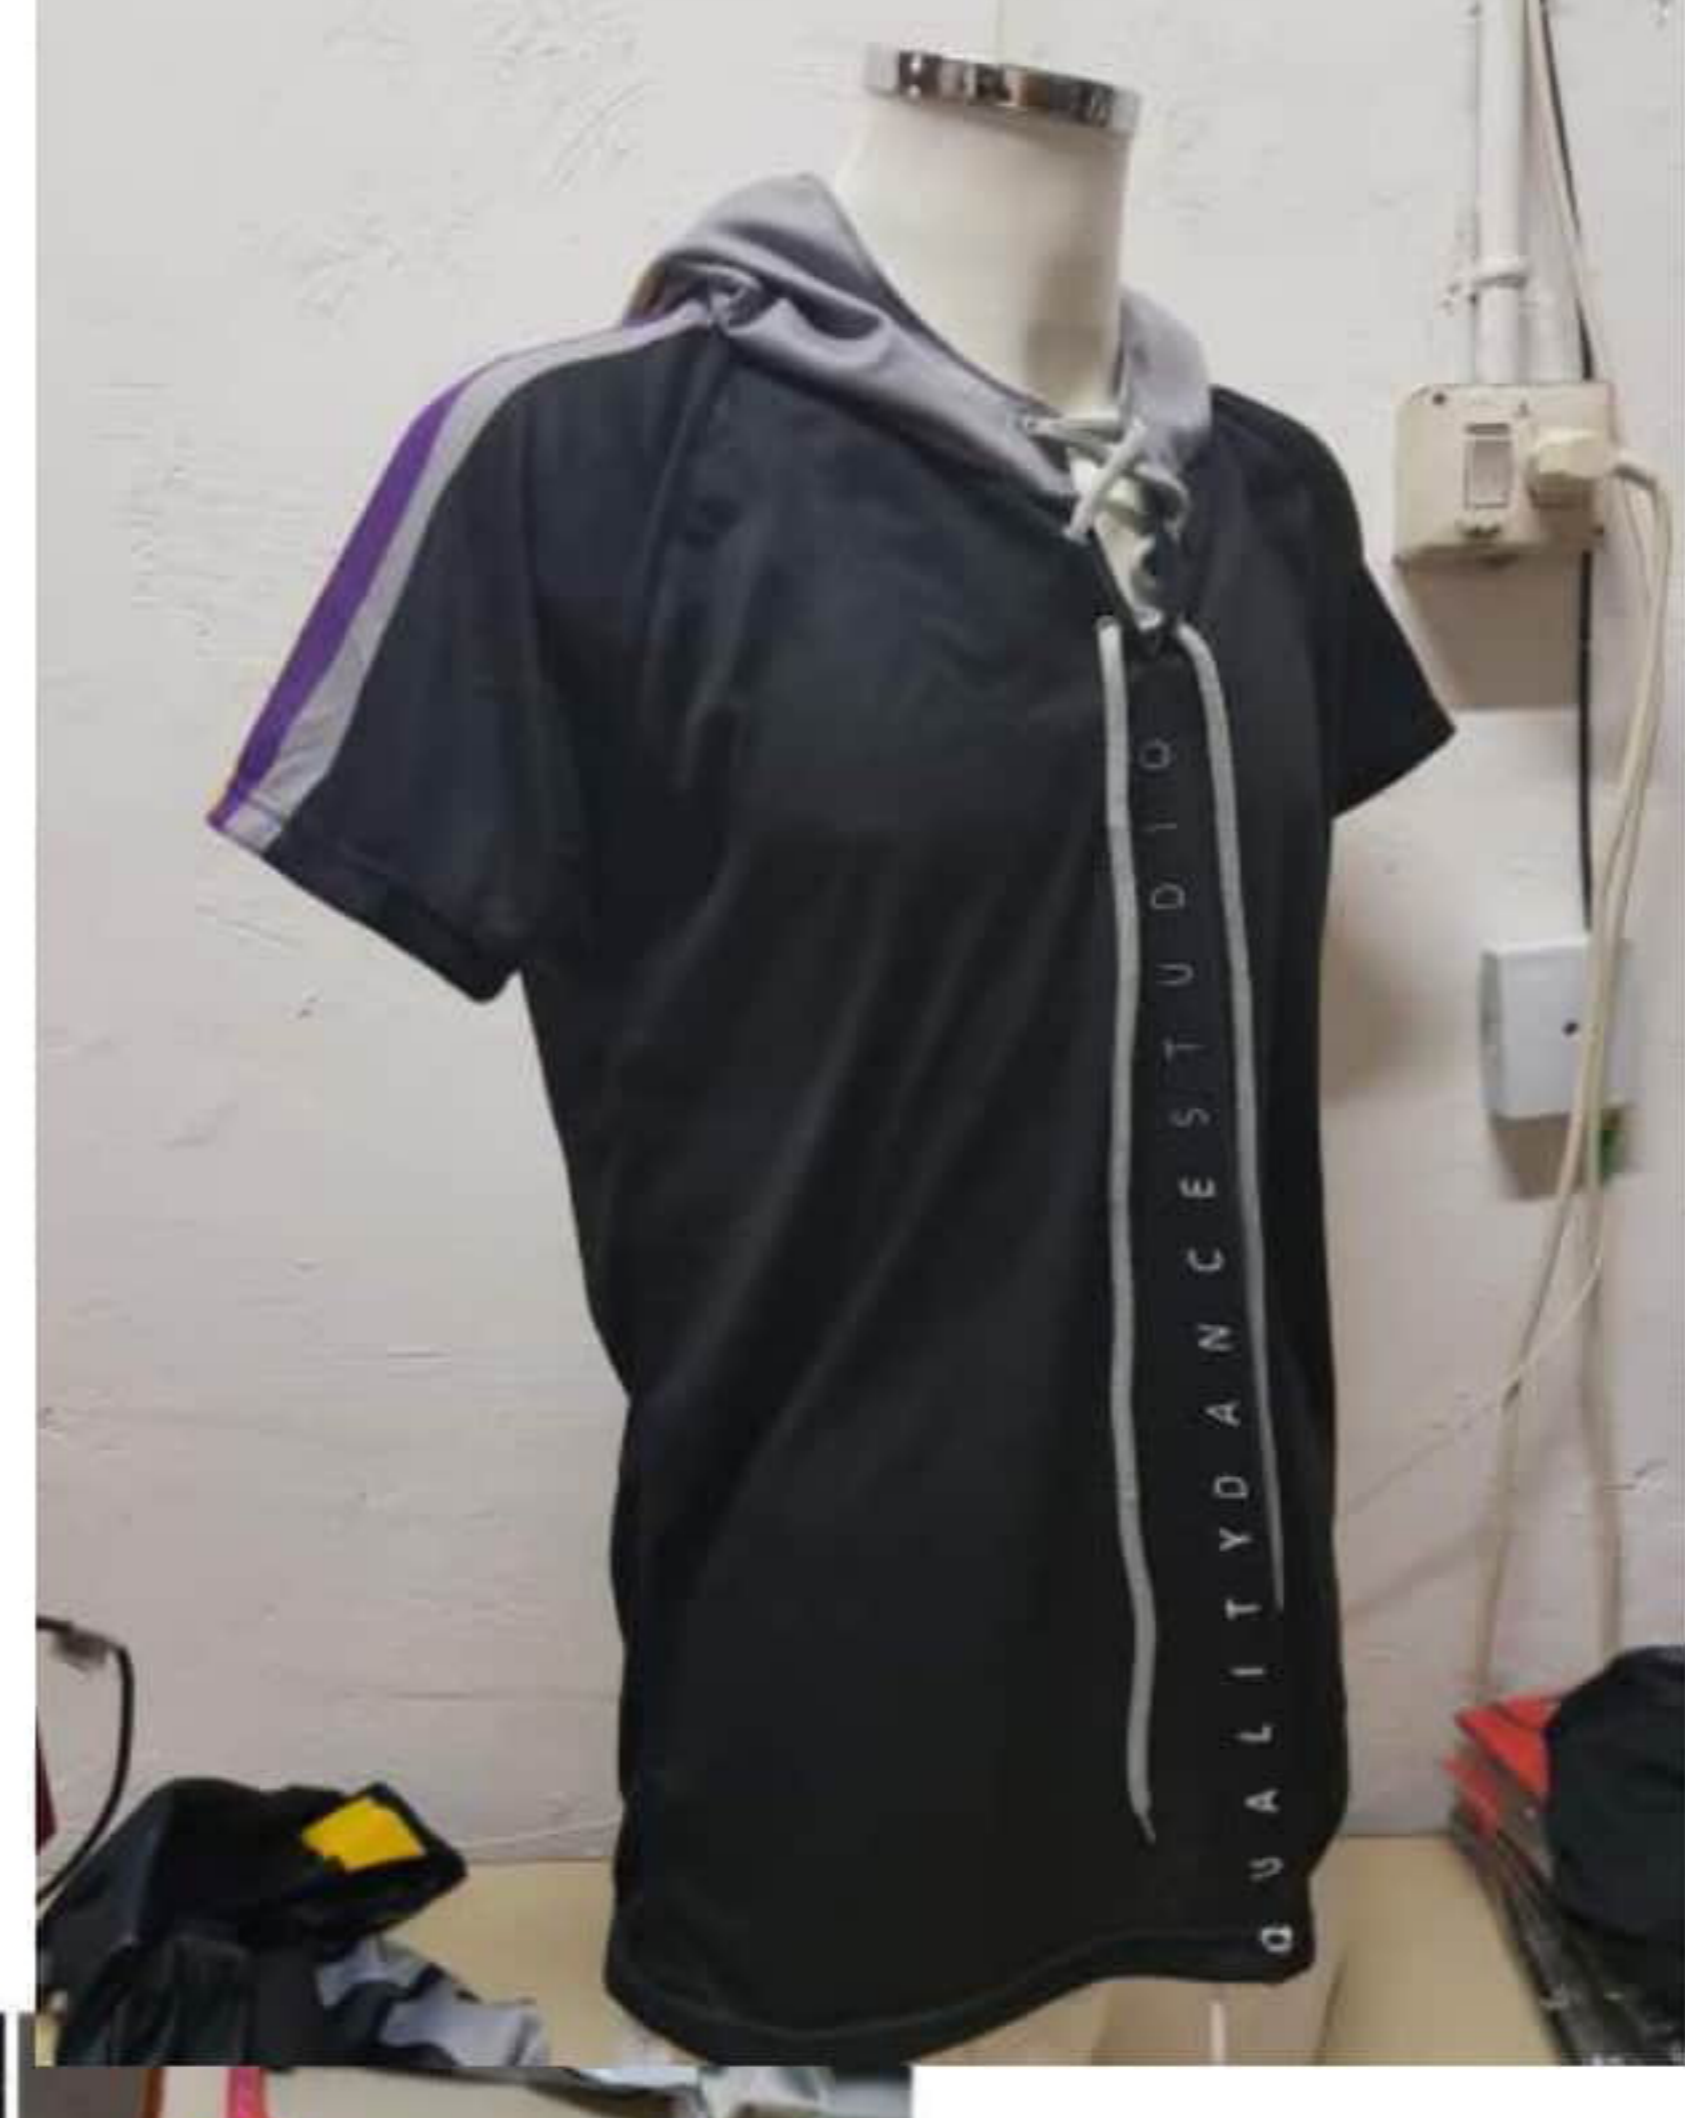

Call/WatsApp: +34 647 24 11 67
International / Worldwide

We make our own parts so we can control the quality

**SPORTS WEARS
ROPA DEPORTIVA**

EASY TECHNIQUE
Has just launched the very NEW PRODUCT

EUROPE OFFICE / Ware House: